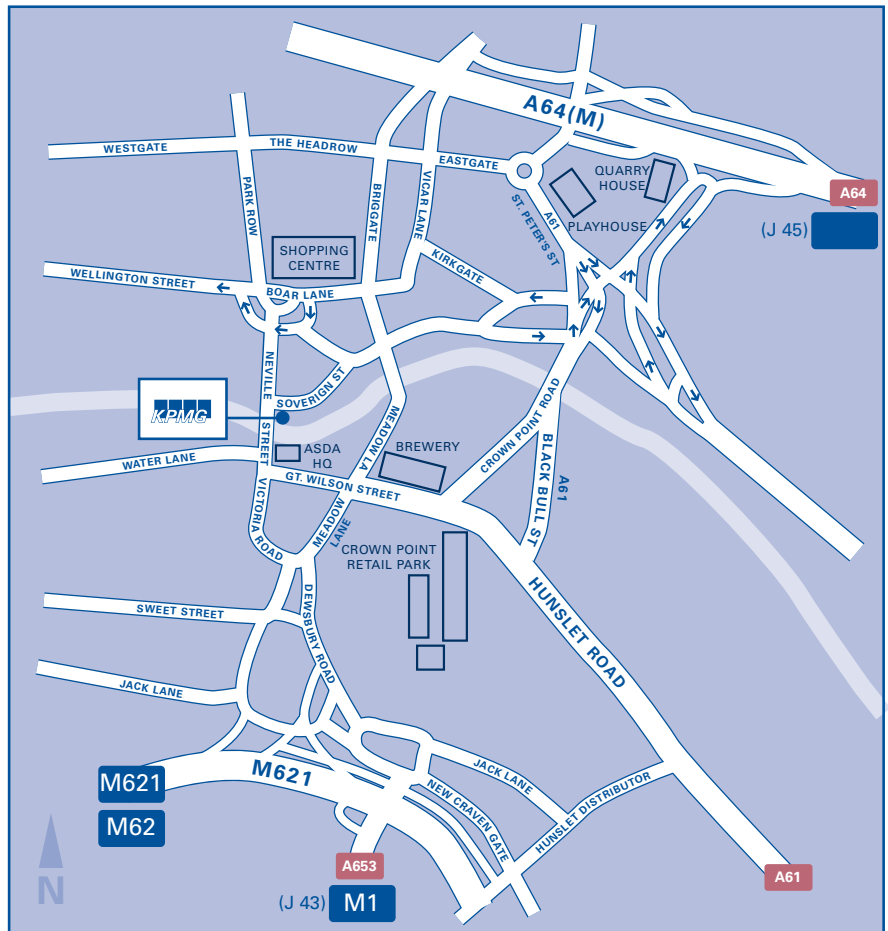

##### From A1

Leave the A1 at Junction 45, then at the roundabout take the 5th exit onto the A64 (signposted Leeds). Continue forward onto York Road-A64. Entering Leeds.

At the roundabout take the 1st exit onto the A6120 (Signposted Ring road, Selby A63). At the roundabout take the 3rd exit onto Barwick road – A64 (signposted ring road, the south A1). At York road roundabout take the 2nd exit onto York road – A64. Branch left (signposted Dewsbury A653), then at traffic signals bear left onto Marsh Lane – A64

Source: KPMG LLP (UK)

At the traffic signals continue forward onto Marsh Lane – A64 (signposted M621, M1, and M62). Continue forward onto the A6.

At the traffic signals take the right hand lanes (signposted the south, M1, M621, M62). At the traffic signals bear left onto the A61 (signposted the south, M621, M1, M62, Wakefield).

At the traffic signals turn right onto Hunslet road – A61 (signposted M1, M62, M621). At the traffic signals continue forward onto Great Wilson street – A653 (Signposted M1, M62, and M621). At the traffic signals turn left onto Meadow Lane – A653 (signposted the south M621, M1). Bear right onto the A653 (signposted city centre, Airport).

At the traffic signals bear left onto Neville Street (Signposted city centre).